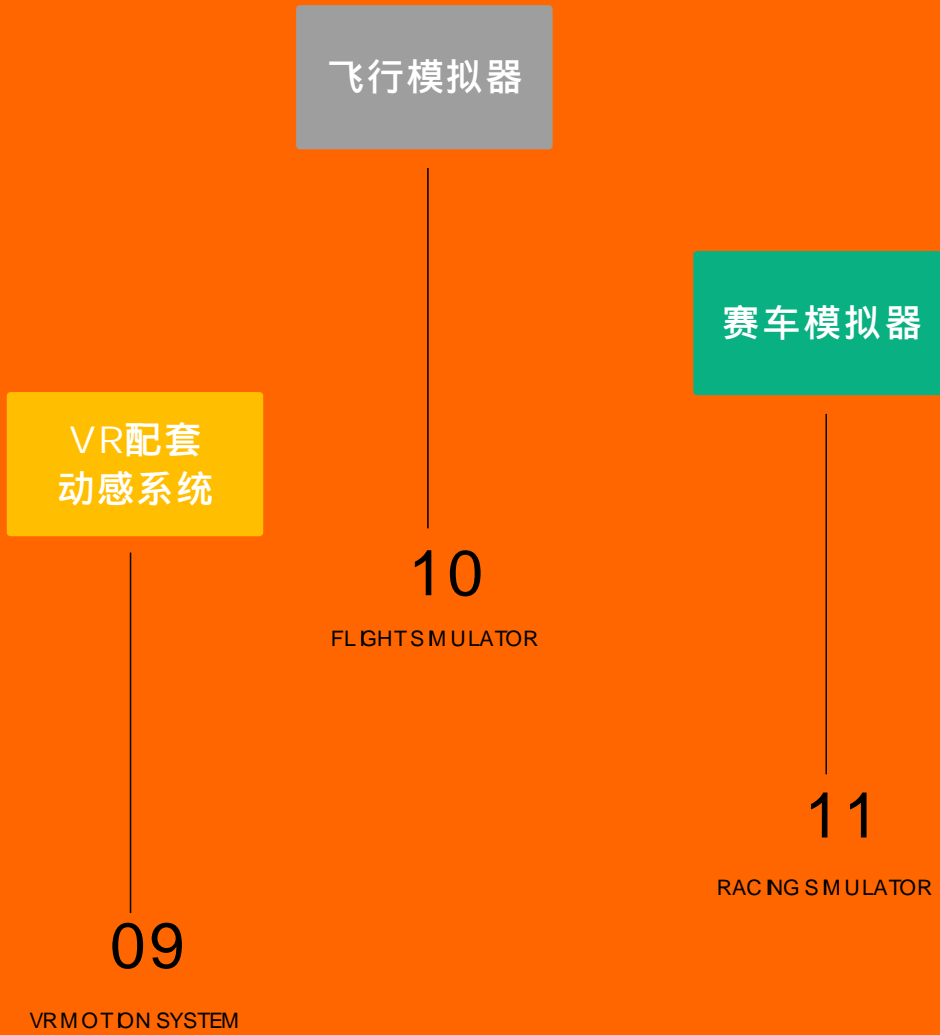

08

4D THEATER MOTION SYSTEM

06

THEME THEATER MOTION SYSTEM

娱乐应用介绍

模拟海陆空
专注于并联机器人
SIMULATE THE REAL SITUATION
FOCUS ON PARALLEL ROBOTS

飞行影院动感系统

FLYING THEATER MOTION SYSTEM